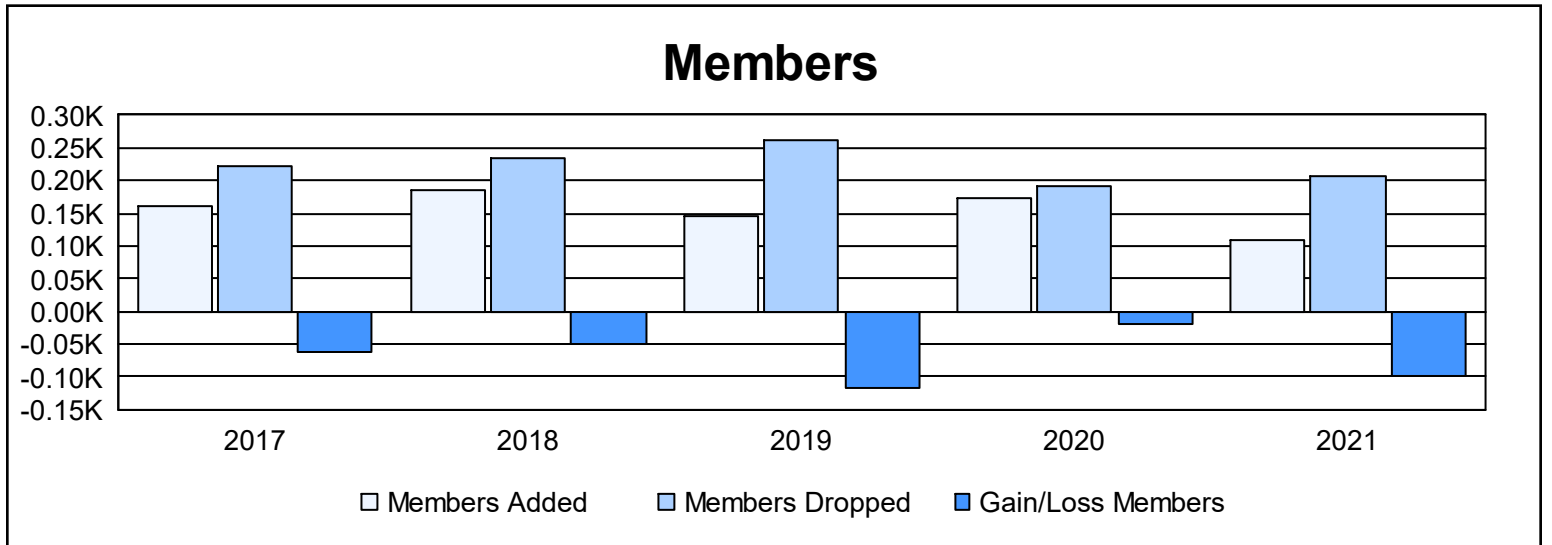

Year	New Clubs	Dropped Clubs	Gain/ Loss Clubs	New Members	Charter Members	Reinstate Members	Transfer Members	Total Member Added	Total Members Dropped	Gain/ Loss Members
2016-2017	0	1	-1	156	0	4	1	161	223	-62
2017-2018	0	0	0	176	0	7	1	184	235	-51
2018-2019	0	2	-2	139	0	3	5	147	263	-116
2019-2020	0	0	0	167	0	3	2	172	191	-19
2020-2021	0	0	0	104	0	4	0	108	206	-98
<b>Average</b>	<b>0</b>	<b>1</b>	<b>-1</b>	<b>148</b>	<b>0</b>	<b>4</b>	<b>2</b>	<b>154</b>	<b>224</b>	<b>-69</b>

### Membership Composition June 2021 Cumulative