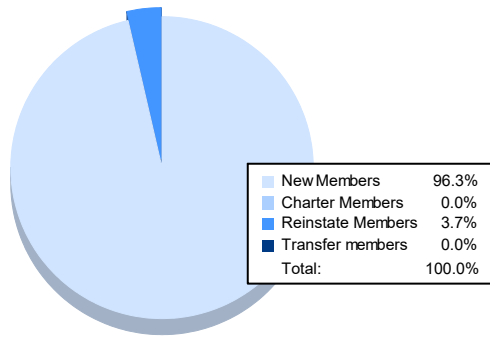

Year	New Clubs	Dropped Clubs	Gain/ Loss Clubs	New Members	Charter Members	Reinstate Members	Transfer Members	Total Member Added	Total Members Dropped	Gain/ Loss Members
2016-2017	0	1	-1	156	0	4	1	161	223	-62
2017-2018	0	0	0	176	0	7	1	184	235	-51
2018-2019	0	2	-2	139	0	3	5	147	263	-116
2019-2020	0	0	0	167	0	3	2	172	191	-19
2020-2021	0	0	0	104	0	4	0	108	206	-98
<b>Average</b>	<b>0</b>	<b>1</b>	<b>-1</b>	<b>148</b>	<b>0</b>	<b>4</b>	<b>2</b>	<b>154</b>	<b>224</b>	<b>-69</b>

### Membership Composition June 2021 Cumulative