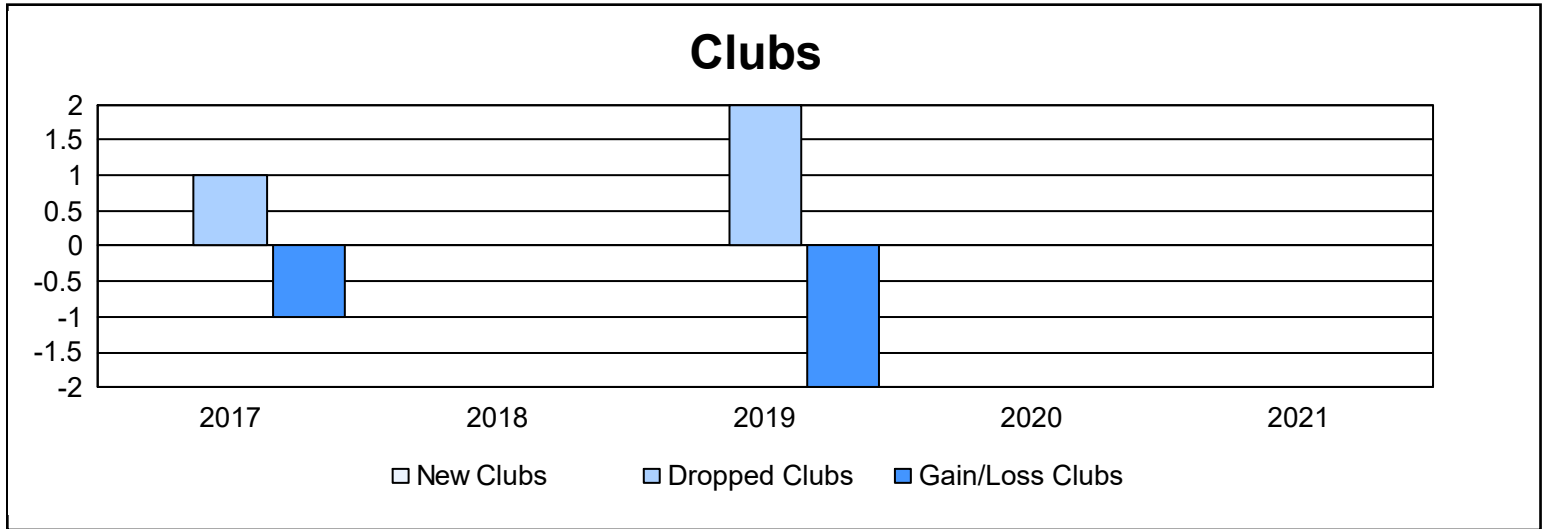

Year	New Clubs	Dropped Clubs	Gain/ Loss Clubs	New Members	Charter Members	Reinstate Members	Transfer Members	Total Member Added	Total Members Dropped	Gain/ Loss Members
2016-2017	0	1	-1	156	0	4	1	161	223	-62
2017-2018	0	0	0	176	0	7	1	184	235	-51
2018-2019	0	2	-2	139	0	3	5	147	263	-116
2019-2020	0	0	0	167	0	3	2	172	191	-19
2020-2021	0	0	0	104	0	4	0	108	206	-98
<b>Average</b>	<b>0</b>	<b>1</b>	<b>-1</b>	<b>148</b>	<b>0</b>	<b>4</b>	<b>2</b>	<b>154</b>	<b>224</b>	<b>-69</b>

### Membership Composition June 2021 Cumulative